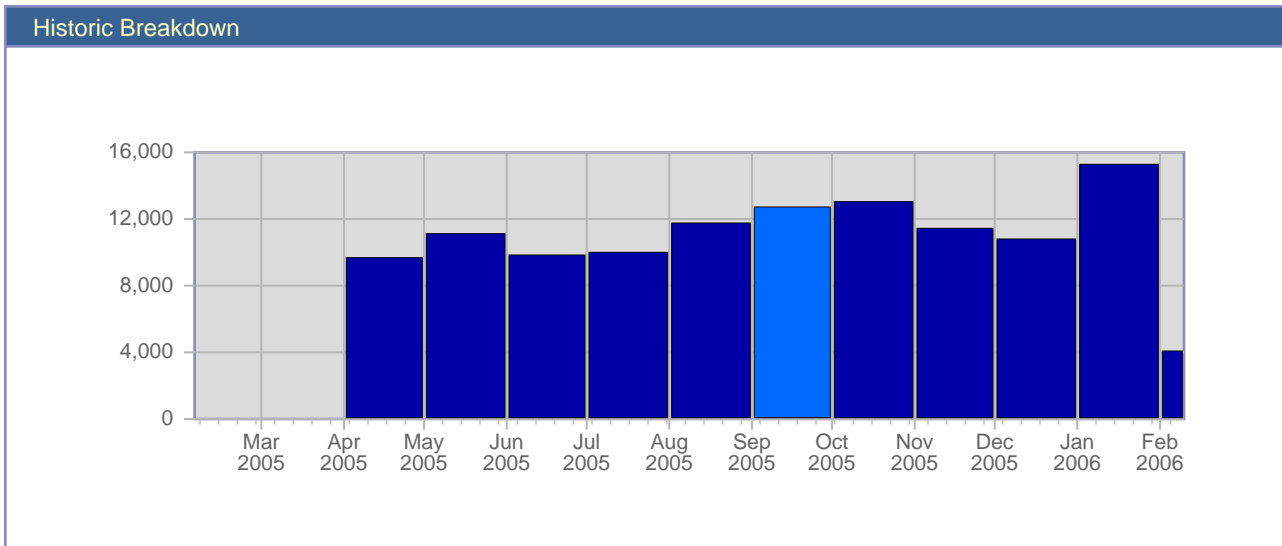

# Traffic Reports Visits

Report Description	
Report Description:	Visits during the month of September 2005
Report Range:	Month of September 2005
Report Scope:	Historical Data

Date	Total Visits	Average Visits Historically	Change	Percent of Total Visits
Thu Sep 1st, 2005	353	379.98	-9 ▼	2.78%
Fri Sep 2nd, 2005	438	371.09	+13 ▲	3.45%
Sat Sep 3rd, 2005	277	315.67	-156 ▼	2.18%
Sun Sep 4th, 2005	347	353.93	-109 ▼	2.74%
Mon Sep 5th, 2005	395	445.02	-8 ▼	3.11%
Tue Sep 6th, 2005	429	429.93	+32 ▲	3.38%
Wed Sep 7th, 2005	378	412.72	+53 ▲	2.98%
Thu Sep 8th, 2005	380	379.98	+27 ▲	2.00%
Fri Sep 9th, 2005	340	371.09	-98 ▼	2.68%
Sat Sep 10th, 2005	312	315.67	+35 ▲	2.46%
Sun Sep 11th, 2005	434	353.93	+87 ▲	3.42%
Mon Sep 12th, 2005	469	445.02	+74 ▲	3.70%
Tue Sep 13th, 2005	396	429.93	-33 ▼	3.12%
Wed Sep 14th, 2005	470	412.72	+92 ▲	3.70%
Thu Sep 15th, 2005	371	379.98	-9 ▼	2.92%
Fri Sep 16th, 2005	396	371.09	+56 ▲	3.12%
Sat Sep 17th, 2005	375	315.67	+63 ▲	2.96%
Sun Sep 18th, 2005	420	353.93	-14 ▼	3.31%
Mon Sep 19th, 2005	578	445.02	+109 ▲	4.56%
Tue Sep 20th, 2005	594	429.93	+198 ▲	4.68%
Wed Sep 21st, 2005	499	412.72	+29 ▲	3.93%
Thu Sep 22nd, 2005	524	379.98	+153 ▲	4.13%
Fri Sep 23rd, 2005	440	371.09	+44 ▲	3.47%
Sat Sep 24th, 2005	316	315.67	-59 ▼	2.49%
Sun Sep 25th, 2005	314	353.93	+314 ▲	2.48%
Mon Sep 26th, 2005	444	445.02	+444 ▲	3.50%
Tue Sep 27th, 2005	505	429.93	+505 ▲	3.98%
Wed Sep 28th, 2005	486	412.72	+486 ▲	3.83%
Thu Sep 29th, 2005	494	379.98	+494 ▲	3.89%
Fri Sep 30th, 2005	514	371.09	+514 ▲	4.05%
	12,688	10,597		