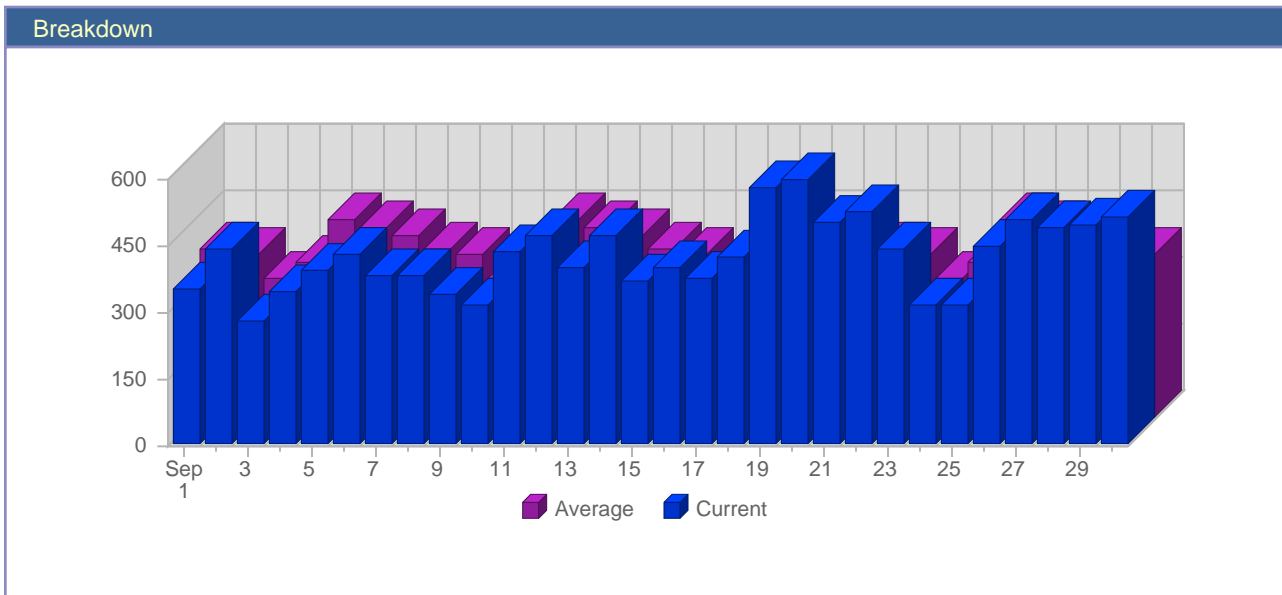

# Traffic Reports Visits

Report Description	
Report Description:	Visits during the month of September 2005
Report Range:	Month of September 2005
Report Scope:	Historical Data

Date	Total Visits	Average Visits Historically	Change	Percent of Total Visits
Thu Sep 1st, 2005	353	379.98	-9 ▼	2.78%
Fri Sep 2nd, 2005	438	371.09	+13 ▲	3.45%
Sat Sep 3rd, 2005	277	315.67	-156 ▼	2.18%
Sun Sep 4th, 2005	347	353.93	-109 ▼	2.74%
Mon Sep 5th, 2005	395	445.02	-8 ▼	3.11%
Tue Sep 6th, 2005	429	429.93	+32 ▲	3.38%
Wed Sep 7th, 2005	378	412.72	+53 ▲	2.98%
Thu Sep 8th, 2005	380	379.98	+27 ▲	2.00%
Fri Sep 9th, 2005	340	371.09	-98 ▼	2.68%
Sat Sep 10th, 2005	312	315.67	+35 ▲	2.46%
Sun Sep 11th, 2005	434	353.93	+87 ▲	3.42%
Mon Sep 12th, 2005	469	445.02	+74 ▲	3.70%
Tue Sep 13th, 2005	396	429.93	-33 ▼	3.12%
Wed Sep 14th, 2005	470	412.72	+92 ▲	3.70%
Thu Sep 15th, 2005	371	379.98	-9 ▼	2.92%
Fri Sep 16th, 2005	396	371.09	+56 ▲	3.12%
Sat Sep 17th, 2005	375	315.67	+63 ▲	2.96%
Sun Sep 18th, 2005	420	353.93	-14 ▼	3.31%
Mon Sep 19th, 2005	578	445.02	+109 ▲	4.56%
Tue Sep 20th, 2005	594	429.93	+198 ▲	4.68%
Wed Sep 21st, 2005	499	412.72	+29 ▲	3.93%
Thu Sep 22nd, 2005	524	379.98	+153 ▲	4.13%
Fri Sep 23rd, 2005	440	371.09	+44 ▲	3.47%
Sat Sep 24th, 2005	316	315.67	-59 ▼	2.49%
Sun Sep 25th, 2005	314	353.93	+314 ▲	2.48%
Mon Sep 26th, 2005	444	445.02	+444 ▲	3.50%
Tue Sep 27th, 2005	505	429.93	+505 ▲	3.98%
Wed Sep 28th, 2005	486	412.72	+486 ▲	3.83%
Thu Sep 29th, 2005	494	379.98	+494 ▲	3.89%
Fri Sep 30th, 2005	514	371.09	+514 ▲	4.05%
	12,688	10,597		